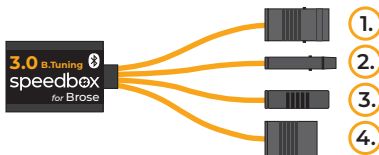

# Installation instructions

SpeedBox 3.0 B.Tuning  
for Brose

Brose SPECIALIZED (except for SL models)  
Brose S-MAG  
Brose S

Brose T