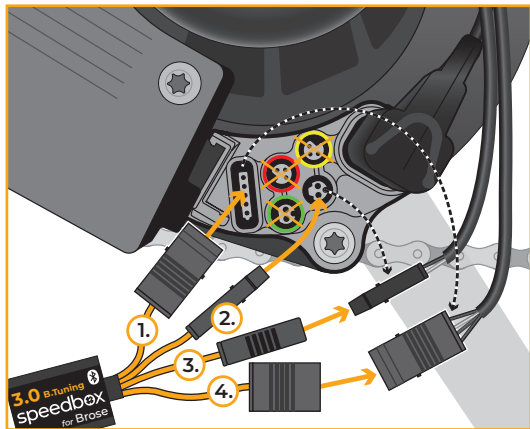

# Installation instructions

SpeedBox 3.0 B.Tuning  
for Brose

Brose SPECIALIZED (except for SL models)  
Brose S-MAG  
Brose S

Brose T