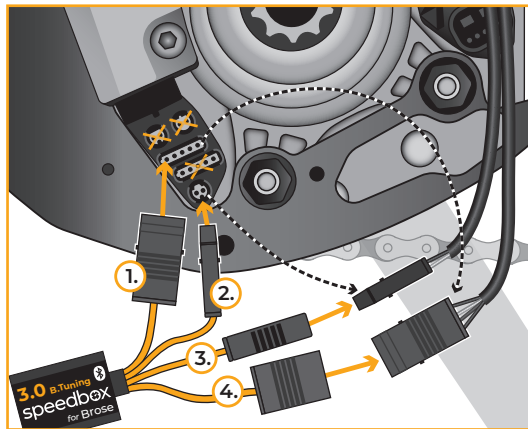

# Installation instructions

SpeedBox 3.0 B.Tuning  
for Brose

Brose SPECIALIZED (except for SL models)  
Brose S-MAG  
Brose S

Brose T