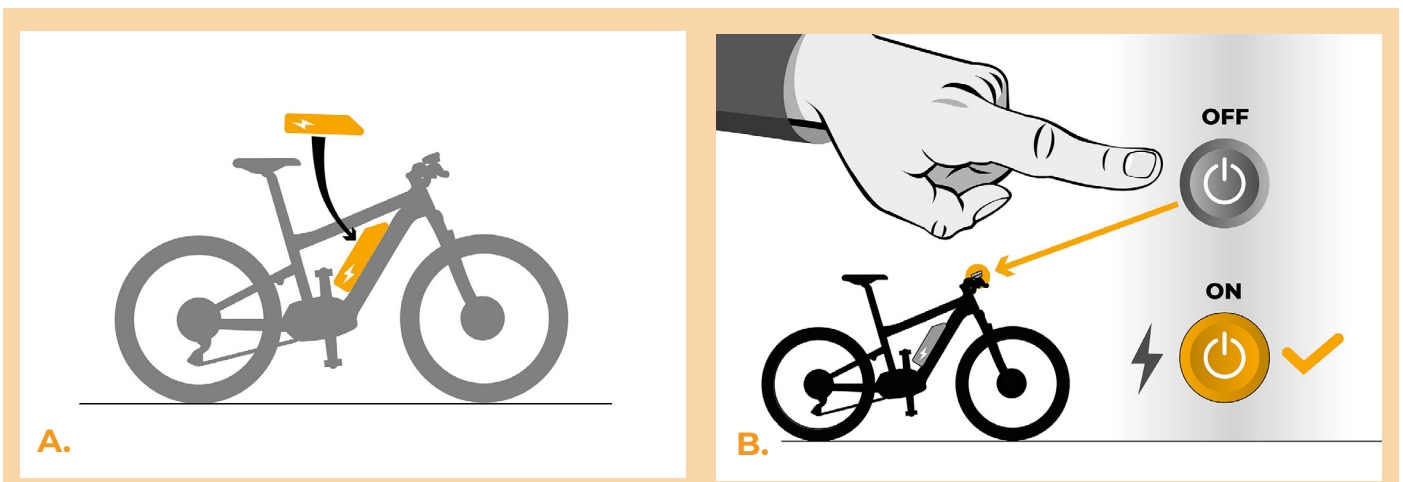

## STEP 3: SpeedBox tuning installation

- A.** Disconnect the speed sensor connector with the slotted screwdriver.
- B.** Connect SpeedBox to the unplugged connectors. Plug the green wire connector (tuning activated) or the red wire connector (tuning deactivated) to the third empty SpeedBox connector.
- C.** Plug the e-bike connectors, disconnected from the motor, into the SpeedBox connectors. Make sure that the locks on the connectors are seated properly.
- D.** Before assembling the motor, check the correct wiring as shown in the figure.

## STEP 5: Tuning function check

- A.** Place the battery back into the e-bike.
- B.** Turn the e-bike on.
- C.** Spin the rear wheel and make sure the speed is shown on the e-bike display.
- D.** SpeedBox is activated by plugging in the connector with the green wire. When in use, the actual speed, travelled distance as well as other aspects of your ride are displayed in half values.
- E.** SpeedBox is deactivated by plugging in the connector with the red wire. When in use, the actual speed, travelled distance as well as other aspects of your ride are displayed correctly.