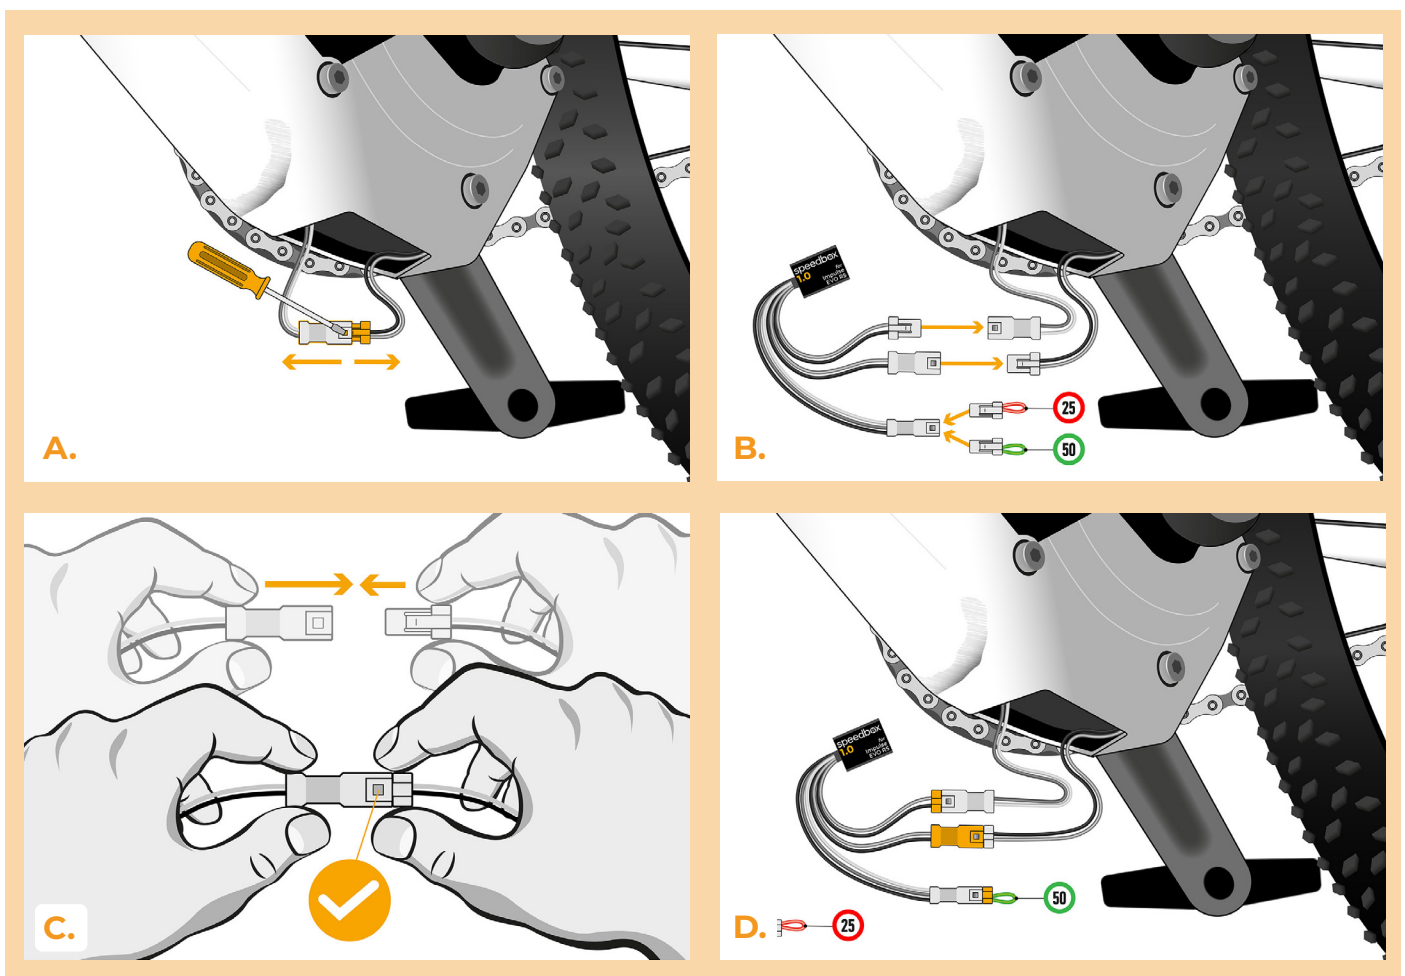

### STEP 1: Preparation for installation

*(tools may vary depending on the type of e-bike)*

- A.** Prepare the following tools:
  - 1. Precision slotted screwdriver
- B.** Turn off the e-bike.
- C.** Remove the battery from the e-bike according to the manufacturer's manual.

## STEP 2: Cover removal

- A. Remove the motor cover.
- B. Carefully take out the connectors from the e-bike frame.

## STEP 3: SpeedBox tuning installation

- A.** Disconnect the speed sensor connector with the slotted screwdriver.
- B.** Connect SpeedBox to the unplugged connectors. Plug the green wire connector (tuning activated) or the red wire connector (tuning deactivated) to the third empty SpeedBox connector.
- C.** Plug the e-bike connectors, disconnected from the motor, into the SpeedBox connectors. Make sure that the locks on the connectors are seated properly.
- D.** Before assembling the motor, check the correct wiring as shown in the figure.

## STEP 5: Tuning function check

- A.** Place the battery back into the e-bike.
- B.** Turn the e-bike on.
- C.** Spin the rear wheel and make sure the speed is shown on the e-bike display.
- D.** SpeedBox is activated by plugging in the connector with the green wire. When in use, the actual speed, travelled distance as well as other aspects of your ride are displayed in half values.
- E.** SpeedBox is deactivated by plugging in the connector with the red wire. When in use, the actual speed, travelled distance as well as other aspects of your ride are displayed correctly.