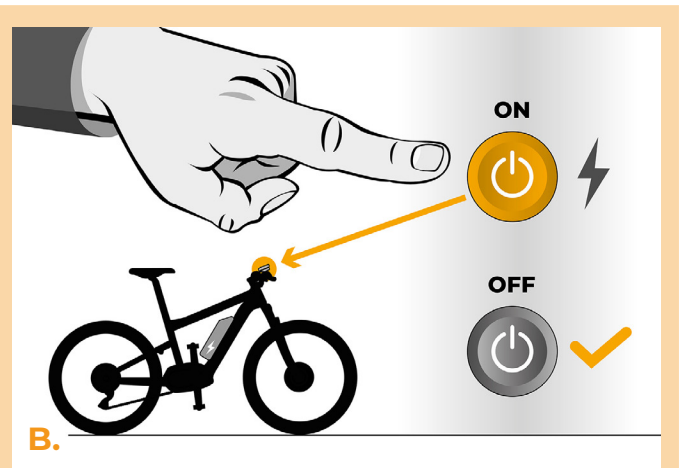

### STEP 1: Preparation for installation

*(tools may vary depending on the type of e-bike)*

- A.** Prepare the following tools:
  - 1. Precision slotted screwdriver
- B.** Turn off the e-bike.
- C.** Remove the battery from the e-bike according to the manufacturer's manual.

## STEP 3: SpeedBox tuning installation

- A.** Disconnect the speed sensor connector with the slotted screwdriver.
- B.** Connect SpeedBox to the unplugged connectors. Plug the green wire connector (tuning activated) or the red wire connector (tuning deactivated) to the third empty SpeedBox connector.
- C.** Plug the e-bike connectors, disconnected from the motor, into the SpeedBox connectors. Make sure that the locks on the connectors are seated properly.
- D.** Before assembling the motor, check the correct wiring as shown in the figure.

## STEP 5: Tuning function check

- A.** Place the battery back into the e-bike.
- B.** Turn the e-bike on.
- C.** Spin the rear wheel and make sure the speed is shown on the e-bike display.
- D.** SpeedBox is activated by plugging in the connector with the green wire. When in use, the actual speed, travelled distance as well as other aspects of your ride are displayed in half values.
- E.** SpeedBox is deactivated by plugging in the connector with the red wire. When in use, the actual speed, travelled distance as well as other aspects of your ride are displayed correctly.