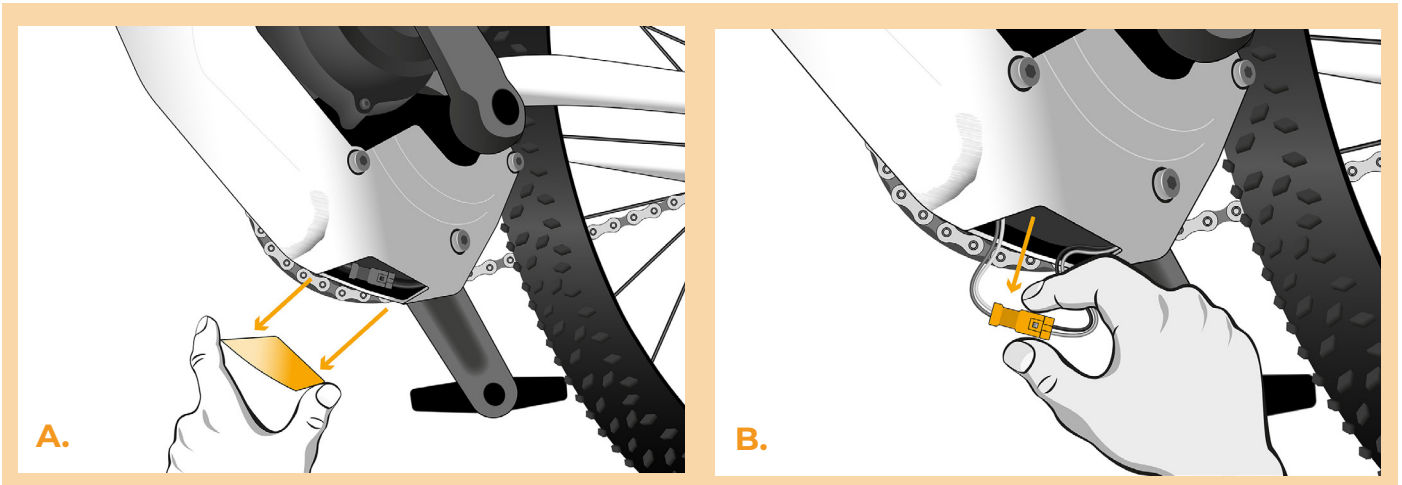

### STEP 1: Preparation for installation

*(tools may vary depending on the type of e-bike)*

- A.** Prepare the following tools:
  - 1. Precision slotted screwdriver
- B.** Turn off the e-bike.
- C.** Remove the battery from the e-bike according to the manufacturer's manual.

## STEP 3: SpeedBox tuning installation

- A.** Disconnect the speed sensor connector with the slotted screwdriver.
- B.** Connect SpeedBox to the unplugged connectors. Plug the green wire connector (tuning activated) or the red wire connector (tuning deactivated) to the third empty SpeedBox connector.
- C.** Plug the e-bike connectors, disconnected from the motor, into the SpeedBox connectors. Make sure that the locks on the connectors are seated properly.
- D.** Before assembling the motor, check the correct wiring as shown in the figure.