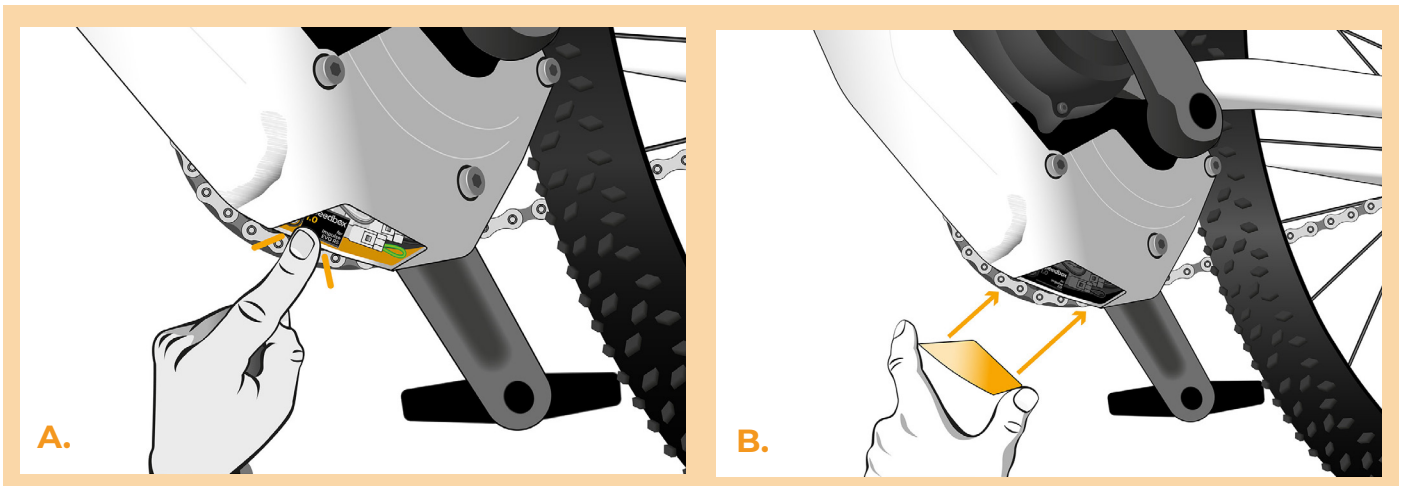

STEP 4: Motor cover assembly

- **A.** Place the SpeedBox and the wiring leading from the motor back into the free space in the e-bike frame.
- **B.** Attach the motor cover back in its original position.