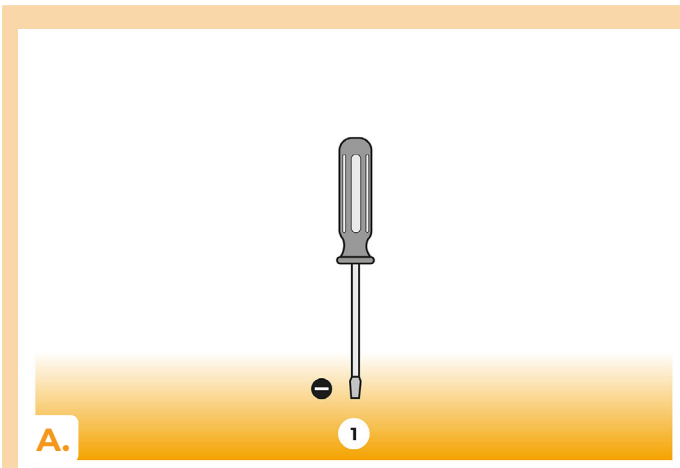

SpeedBox 1.0 for Impulse EVO RS

STEP 1: Preparation for installation

(tools may vary depending on the type of e-bike)

- **A.** Prepare the following tools:
  1. Precision slotted screwdriver
- **B.** Turn off the e-bike.
- **C.** Remove the battery from the e-bike according to the manufacturer's manual.