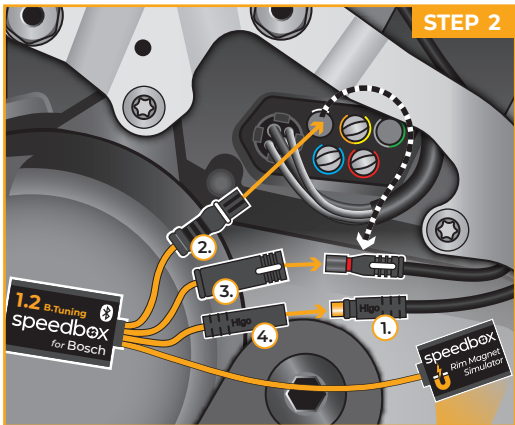

Installation instructions

SpeedBox 1.2 B.Tuning for Bosch
(Smart System + Rim Magnet)

PACKAGE CONTENTS

- ▶ Performance Line CX
- ▶ Performance Line CX Race

► Performance Line

► Performance Line SX