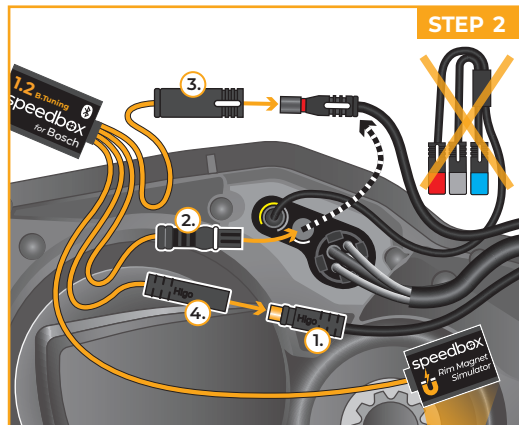

Installation instructions

SpeedBox 1.2 B.Tuning for Bosch
(Smart System + Rim Magnet)

PACKAGE CONTENTS

- ▶ Performance Line CX
- ▶ Performance Line CX Race

► Performance Line

► Performance Line SX