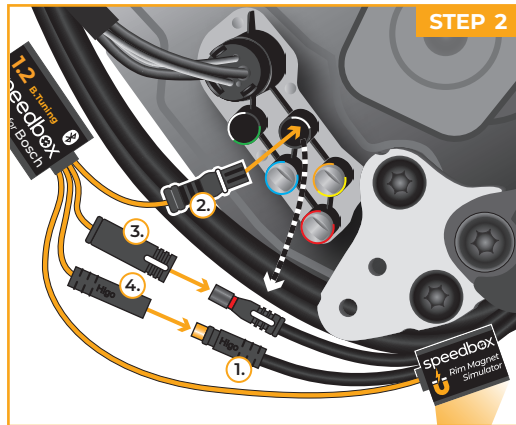

Installation instructions

SpeedBox 1.2 B.Tuning for Bosch
(Smart System + Rim Magnet)

PACKAGE CONTENTS

- ▶ Performance Line CX
- ▶ Performance Line CX Race

► Performance Line

► Performance Line SX