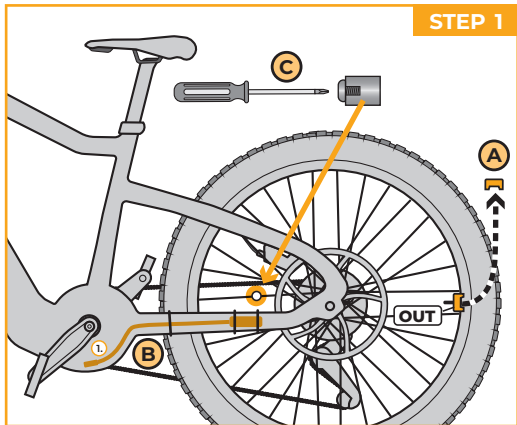

Installation instructions

SpeedBox 1.2 B.Tuning for Bosch
(Smart System + Rim Magnet)

PACKAGE CONTENTS

- ▶ Performance Line CX
- ▶ Performance Line CX Race

► Performance Line

► Performance Line SX