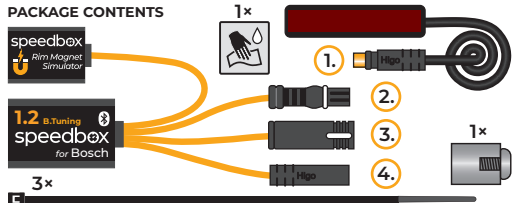

Installation instructions

SpeedBox 1.2 B.Tuning for Bosch
(Smart System + Rim Magnet)

PACKAGE CONTENTS

- ▶ Performance Line CX
- ▶ Performance Line CX Race

► Performance Line

► Performance Line SX