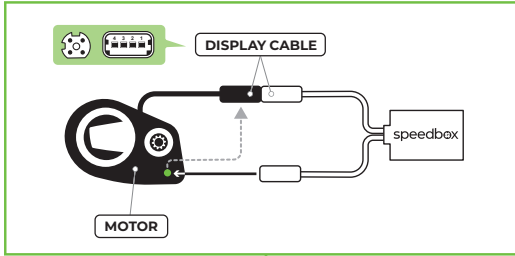

Installation Instructions

SpeedBox Tracker
for Bosch

STEP 1

A

- ▶ Performance Line CX
- ▶ Performance Line CX Race
- ▶ Performance Line
- ▶ Performance Line SX (Smart System)

B

- ▶ Active Line
- ▶ Active Line Plus
- ▶ Performance Line
- ▶ Performance Line CX
- ▶ Performance Line Speed
- ▶ Performance Line CX
- ▶ Cargo line

A STEP 2

Performance Line CX – Performance Line CX Race

Performance Line

Performance Line CX

B STEP 2

Active Line – Active Line Plus

Performance Line – Performance Line CX

Performance Line Speed – Performance Line CX – Cargo line

How to connect SpeedBox Tracker along with SpeedBox Tuning

Existing SpeedBox Tuning installation

Installation of SpeedBox Tuning along with SpeedBox Tracker